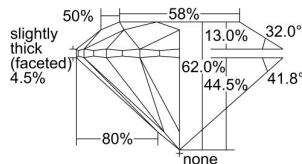

GIA®

FACSIMILE

GIA REPORT 1335383989

Verify this report at GIA.edu

GIA NATURAL DIAMOND DOSSIER®

July 30, 2019
GIA Report Number 1335383989
Shape and Cutting Style ..... Round Brilliant
Measurements ..... 5.69 - 5.71 x 3.53 mm

GRADING RESULTS

Carat Weight ..... 0.70 carat
Color Grade ..... H
Clarity Grade SI2
Cut Grade ..... Excellent

ADDITIONAL GRADING INFORMATION

Polish ..... Excellent
Symmetry ..... Excellent
Fluorescence ..... Faint
Clarity Characteristics..... Crystal, Feather, Cloud
Inscription(s): GIA 1335383989

PROPORTIONS

Profile to actual proportions