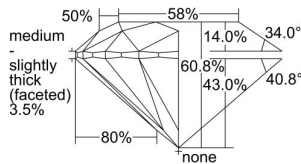

GIA®

FACSIMILE

GIA REPORT 6315605036

Verify this report at GIA.edu

GIA NATURAL DIAMOND DOSSIER®

January 08, 2019
GIA Report Number 6315605036
Shape and Cutting Style ..... Round Brilliant
Measurements ..... 5.78 - 5.80 x 3.52 mm

GRADING RESULTS

Carat Weight ..... 0.72 carat
Color Grade ..... G
Clarity Grade VS1
Cut Grade ..... Excellent

ADDITIONAL GRADING INFORMATION

Polish ..... Excellent
Symmetry ..... Excellent
Fluorescence ..... Faint
Clarity Characteristics..... Crystal, Cloud, Needle, Pinpoint
Inscription(s): GIA 6315605036

PROPORTIONS

Profile to actual proportions

GRADING SCALES

GIA COLOR SCALE

COLORLESS	D
	E
	F
	G
	H
	I
	J
NEAR COLORLESS	K
	L
FAIN	M
	N
	O
	P
VERY LIGHT	Q
	R
	S
	T
	U
	V
LIGHT	W
	X
	Y
	Z

GIA CLARITY SCALE

VERY VERY SLIGHTLY INCLUDED	FLAWLESS
	INTERNALLY FLAWLESS
VERY SLIGHTLY INCLUDED	VVS₁
	VVS₂
SLIGHTLY INCLUDED	VS₁
	VS₂
INCLUDED	SI₁
	SI₂
	I₁
	I₂
	I₃

GIA CUT SCALE

EXCELLENT
VERY GOOD
GOOD
FAIR
POOR