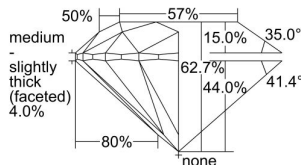

GIA®

FACSIMILE

GIA REPORT 2185979341

Verify this report at GIA.edu

GIA NATURAL DIAMOND DOSSIER®

January 02, 2018
GIA Report Number 2185979341
Shape and Cutting Style ..... Round Brilliant
Measurements ..... 5.23 - 5.25 x 3.29 mm

GRADING RESULTS

Carat Weight ..... 0.56 carat
Color Grade ..... F
Clarity Grade VS1
Cut Grade ..... Excellent

ADDITIONAL GRADING INFORMATION

Polish ..... Excellent
Symmetry ..... Excellent
Fluorescence ..... Medium Blue
Clarity Characteristics ..... Cloud, Indented Natural
Inscription(s): GIA 2185979341

PROPORTIONS

Profile to actual proportions

GRADING SCALES

GIA COLOR SCALE

COLORED	D
	E
	F
	G
	H
	I
	J
NEAR COLORLESS	K
	L
	M
	N
	O
	P
	Q
	R
	S
	T
	U
	V
	W
	X
	Y
	Z

GIA CLARITY SCALE

VERY VERY SLIGHTLY INCLUDED	FLAWLESS
	INTERNALLY FLAWLESS
VERY SLIGHTLY INCLUDED	VVS₁
	VVS₂
SLIGHTLY INCLUDED	VS₁
	VS₂
INCLUDED	SI₁
	SI₂
	I₁
	I₂
	I₃

GIA CUT SCALE

EXCELLENT
VERY GOOD
GOOD
FAIR
POOR