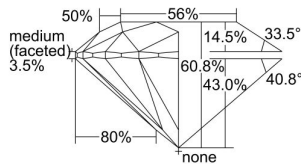

GIA®

FACSIMILE

GIA REPORT 2288720823

Verify this report at GIA.edu

GIA NATURAL DIAMOND DOSSIER®

April 09, 2018
GIA Report Number 2288720823
Shape and Cutting Style ..... Round Brilliant
Measurements ..... 5.26 - 5.27 x 3.20 mm

GRADING RESULTS

Carat Weight ..... 0.54 carat
Color Grade ..... H
Clarity Grade S11
Cut Grade ..... Excellent

ADDITIONAL GRADING INFORMATION

Polish ..... Excellent
Symmetry ..... Very Good
Fluorescence ..... None
Clarity Characteristics ..... Cloud
Inscription(s): GIA 2288720823

PROPORTIONS

Profile to actual proportions

GRADING SCALES

GIA COLOR SCALE

COLOREDNESS	D
	E
	F
	G
	H
	I
	J
NEAR COLORLESS	K
	L
FAIN	M
	N
	O
	P
	Q
VERY LIGHT	R
	S
	T
	U
	V
	W
	X
	Y
LIGHT	Z

GIA CLARITY SCALE

FLAWLESS	VERY VERY SLIGHTLY INCLUDED	VVS₁	VVS₂	VS₁	VS₂	SI₁	SI₂	I₁	I₂	I₃	
											VERY SLIGHTLY INCLUDED
INTERNALLY FLAWLESS											

GIA CUT SCALE

EXCELLENT
VERY GOOD
GOOD
FAIR
POOR