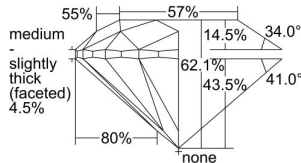

GIA®

FACSIMILE

GIA REPORT 2294162271

Verify this report at GIA.edu

GIA NATURAL DIAMOND DOSSIER®

May 23, 2018
GIA Report Number 2294162271
Shape and Cutting Style ..... Round Brilliant
Measurements ..... 4.78 - 4.82 x 2.98 mm

GRADING RESULTS

Carat Weight ..... 0.42 carat
Color Grade ..... D
Clarity Grade VS1
Cut Grade ..... Excellent

ADDITIONAL GRADING INFORMATION

Polish ..... Excellent
Symmetry ..... Excellent
Fluorescence ..... None
Clarity Characteristics ..... Crystal, Cloud, Needle
Inscription(s): GIA 2294162271

PROPORTIONS

Profile to actual proportions

GRADING SCALES

GIA COLOR SCALE	GIA CLARITY SCALE	GIA CUT SCALE	
D	FLAWLESS	EXCELLENT	
E	INTERNALLY FLAWLESS		
F		VVS₁	VERY GOOD
G	VVS₂		
H	VS₁	GOOD	
I	VS₂		
J	SI₁	FAIR	
K	SI₂		
L	I₁	POOR	
M	I₂		
N	I₃		
O			
P			
Q			
R			
S			
T			
U			
V			
W			
X			
Y			
Z