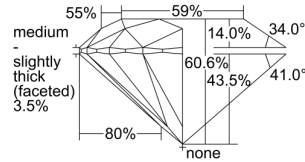

GIA®

FACSIMILE

GIA REPORT 2328743057

Verify this report at GIA.edu

GIA NATURAL DIAMOND DOSSIER®

May 10, 2019
GIA Report Number 2328743057
Shape and Cutting Style ..... Round Brilliant
Measurements ..... 5.24 - 5.26 x 3.18 mm

GRADING RESULTS

Carat Weight ..... 0.54 carat
Color Grade ..... G
Clarity Grade S11
Cut Grade ..... Excellent

ADDITIONAL GRADING INFORMATION

Polish ..... Excellent
Symmetry ..... Excellent
Fluorescence ..... None
Clarity Characteristics ..... Crystal
Inscription(s): GIA 2328743057

PROPORTIONS

Profile to actual proportions

GRADING SCALES

GIA COLOR SCALE	GIA CLARITY SCALE	GIA CUT SCALE	
D	FLAWLESS	EXCELLENT	
E	INTERNALLY FLAWLESS		
F		VVS₁	VERY GOOD
G	VVS₂		
H	VS₁	GOOD	
I	VS₂		
J	SI₁	FAIR	
K	SI₂		
L	I₁	POOR	
M	I₂		
N	I₃		
O			
P			
Q			
R			
S			
T			
U			
V			
W			
X			
Y			
Z