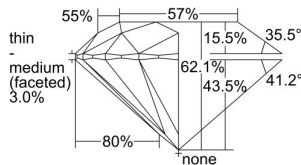

GIA®

FACSIMILE

GIA REPORT 2346548843

Verify this report at GIA.edu

GIA NATURAL DIAMOND DOSSIER®

January 09, 2020
GIA Report Number 2346548843
Shape and Cutting Style ..... Round Brilliant
Measurements ..... 5.76 - 5.78 x 3.58 mm

GRADING RESULTS

Carat Weight ..... 0.72 carat
Color Grade ..... D
Clarity Grade VS2
Cut Grade ..... Excellent

ADDITIONAL GRADING INFORMATION

Polish ..... Excellent
Symmetry ..... Excellent
Fluorescence ..... None
Clarity Characteristics ..... Crystal, Cloud
Inscription(s): GIA 2346548843

PROPORTIONS

Profile to actual proportions

GRADING SCALES

GIA COLOR SCALE	GIA CLARITY SCALE	GIA CUT SCALE
COLORESS	FLAWLESS	EXCELLENT
D	FLAWLESS	
E	FLAWLESS	VERY GOOD
F	FLAWLESS	
G	FLAWLESS	GOOD
H	FLAWLESS	
I	VVS₁	FAIR
J	VVS₂	
K	VS₁	POOR
L	VS₂	
M	SI₁	I₁
N	SI₂	
O	I₂	I₃
P	I₃	
Q		
R		
S		
T		
U		
V		
W		
X		
Y		
Z