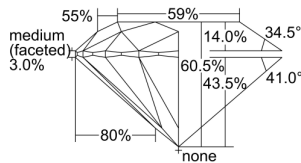

GIA®

FACSIMILE

GIA REPORT 1175754381

Verify this report at gia.edu

GIA DIAMOND DOSSIER®

August 06, 2014
GIA Report Number 1175754381
Shape and Cutting Style ..... Round Brilliant
Measurements ..... 5.56 - 5.58 x 3.37 mm

GRADING RESULTS

Carat Weight ..... 0.64 carat
Color Grade ..... G
Clarity Grade VVS2
Cut Grade ..... Excellent

ADDITIONAL GRADING INFORMATION

Polish ..... Excellent
Symmetry ..... Excellent
Fluorescence ..... None
Clarity Characteristics ..... Feather
Inscription(s): GIA 1175754381

PROPORTIONS

Profile to actual proportions

GRADING SCALES

GIA COLOR SCALE

COLOREDNESS	D
	E
	F
	G
	H
	I
	J
NEAR COLORLESS	K
	L
FAINT	M
	N
	O
	P
VERY LIGHT	Q
	R
	S
	T
	U
	V
LIGHT	W
	X
	Y
	Z

GIA CLARITY SCALE

VERY VERY SLIGHTLY INCLUDED	FLAWLESS
	INTERNALLY FLAWLESS
VERY SLIGHTLY INCLUDED	VVS₁
	VVS₂
SLIGHTLY INCLUDED	VS₁
	VS₂
INCLUDED	SI₁
	SI₂
	I₁
	I₂
	I₃

GIA CUT SCALE

EXCELLENT	VERY GOOD	GOOD	FAIR	POOR