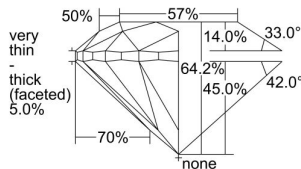

GIA®

FACSIMILE

GIA REPORT 2257764521

Verify this report at gia.edu

GIA DIAMOND DOSSIER®

May 08, 2017
GIA Report Number 2257764521
Shape and Cutting Style ..... Round Brilliant
Measurements ..... 5.56 - 5.61 x 3.59 mm

GRADING RESULTS

Carat Weight ..... 0.70 carat
Color Grade ..... G
Clarity Grade VS2
Cut Grade ..... Very Good

ADDITIONAL GRADING INFORMATION

Polish ..... Excellent
Symmetry ..... Very Good
Fluorescence ..... None
Clarity Characteristics ..... Cloud, Feather
Inscription(s): GIA 2257764521

PROPORTIONS

Profile to actual proportions

GRADING SCALES

GIA COLOR SCALE

COLOREST	D
	E
	F
	G
	H
	I
	J
NEAR COLORLESS	K
	L
Faint	M
	N
	O
	P
	Q
VERY LIGHT	R
	S
	T
	U
	V
	W
	X
	Y
LIGHT	Z

GIA CLARITY SCALE

FLAWLESS	VERY VERY SLIGHTLY INCLUDED	VVS₁	
			VVS₂
INTERNALLY FLAWLESS	VERY SLIGHTLY INCLUDED	VS₁	
		VS₂	
SLIGHTLY INCLUDED	SLIGHTLY INCLUDED	SI₁	
		SI₂	
INCLUDED	INCLUDED	I₁	
		I₂	
		I₃	

GIA CUT SCALE

EXCELLENT	VERY GOOD	GOOD	FAIR	POOR