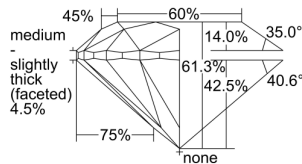

GIA®

FACSIMILE

GIA REPORT 6315607222

Verify this report at GIA.edu

GIA NATURAL DIAMOND DOSSIER®

January 08, 2019
GIA Report Number 6315607222
Shape and Cutting Style ..... Round Brilliant
Measurements ..... 5.65 - 5.68 x 3.47 mm

GRADING RESULTS

Carat Weight ..... 0.70 carat
Color Grade I
Clarity Grade VS1
Cut Grade ..... Excellent

ADDITIONAL GRADING INFORMATION

Polish ..... Excellent
Symmetry ..... Excellent
Fluorescence ..... None
Clarity Characteristics ..... Cloud, Crystal, Pinpoint
Inscription(s): GIA 6315607222

PROPORTIONS

Profile to actual proportions

GRADING SCALES

GIA COLOR SCALE	GIA CLARITY SCALE	GIA CUT SCALE	
D	FLAWLESS	EXCELLENT	
E	INTERNALLY FLAWLESS		
F		VVS₁	VERY GOOD
G	VVS₂		
H	VS₁	GOOD	
I	VS₂		
J	SI₁	FAIR	
K	SI₂		
L	I₁	POOR	
M	I₂		
N	I₃		
O			
P			
Q			
R			
S			
T			
U			
V			
W			
X			
Y			
Z