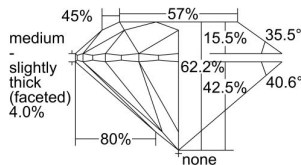

GIA®

FACSIMILE

GIA REPORT 6341552243

Verify this report at GIA.edu

GIA NATURAL DIAMOND DOSSIER®

January 09, 2020
GIA Report Number 6341552243
Shape and Cutting Style ..... Round Brilliant
Measurements ..... 6.15 - 6.18 x 3.84 mm

GRADING RESULTS

Carat Weight ..... 0.90 carat
Color Grade ..... E
Clarity Grade VS2
Cut Grade ..... Excellent

ADDITIONAL GRADING INFORMATION

Polish ..... Excellent
Symmetry ..... Excellent
Fluorescence ..... None
Clarity Characteristics ..... Crystal, Cloud
Inscription(s): GIA 6341552243

PROPORTIONS

Profile to actual proportions

GRADING SCALES

GIA COLOR SCALE	GIA CLARITY SCALE	GIA CUT SCALE	
D	FLAWLESS	EXCELLENT	
E	INTERNALLY FLAWLESS		
F		VVS₁	VERY GOOD
G	VVS₂		
H	VS₁	GOOD	
I	VS₂		
J	SI₁	FAIR	
K	SI₂		
L	I₁	POOR	
M	I₂		
N	I₃		
O			
P			
Q			
R			
S			
T			
U			
V			
W			
X			
Y			
Z