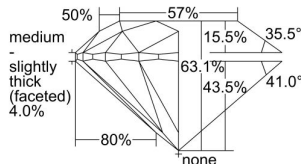

GIA®

FACSIMILE

GIA REPORT 7263855753

Verify this report at gia.edu

GIA DIAMOND DOSSIER®

September 06, 2017
GIA Report Number **7263855753**
Shape and Cutting Style ..... **Round Brilliant**
Measurements ..... **5.60 - 5.65 x 3.55 mm**

GRADING RESULTS

Carat Weight ..... **0.70 carat**
Color Grade ..... **H**
Clarity Grade **VS2**
Cut Grade ..... **Excellent**

ADDITIONAL GRADING INFORMATION

Polish ..... **Excellent**
Symmetry ..... **Excellent**
Fluorescence ..... **None**
Clarity Characteristics..... **Cloud, Crystal, Feather**
Inscription(s): **GIA 7263855753**

PROPORTIONS

Profile to actual proportions