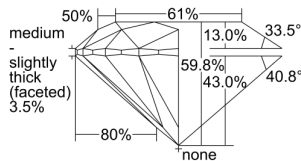

GIA®

FACSIMILE

GIA REPORT 7298519866

Verify this report at GIA.edu

GIA NATURAL DIAMOND DOSSIER®

June 22, 2018
GIA Report Number 7298519866
Shape and Cutting Style ..... Round Brilliant
Measurements ..... 4.78 - 4.79 x 2.86 mm

GRADING RESULTS

Carat Weight ..... 0.40 carat
Color Grade ..... F
Clarity Grade S11
Cut Grade ..... Excellent

ADDITIONAL GRADING INFORMATION

Polish ..... Excellent
Symmetry ..... Very Good
Fluorescence ..... Faint
Clarity Characteristics..... Crystal, Feather, Cloud
Inspection(s): GIA 7298519866

PROPORTIONS

Profile to actual proportions

GRADING SCALES

GIA COLOR SCALE	GIA CLARITY SCALE	GIA CUT SCALE
D	FLAWLESS	EXCELLENT
E	FLAWLESS	
F	INTERNALLY FLAWLESS	VERY GOOD
G	FLAWLESS	
H	VVS₁	GOOD
I	VVS₂	
J	VS₁	FAIR
K	VS₂	
L	S1₁	POOR
M	S1₂	
N	I₁	
O	I₂	
P	I₃	
Q		
R		
S		
T		
U		
V		
W		
X		
Y		
Z