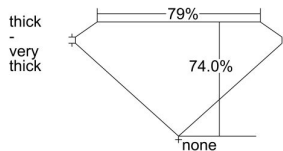

GIA®

FACSIMILE

GIA REPORT 7316391619

Verify this report at GIA.edu

GIA NATURAL DIAMOND DOSSIER®

December 07, 2018
GIA Report Number 7316391619
Shape and Cutting Style ..... Square Modified Brilliant
Measurements ..... 4.41 x 4.30 x 3.19 mm

GRADING RESULTS

Carat Weight ..... 0.51 carat
Color Grade I
Clarity Grade SI1

ADDITIONAL GRADING INFORMATION

Polish ..... Very Good
Symmetry ..... Good
Fluorescence ..... None
Clarity Characteristics..... Cloud, Crystal
Inscription(s): GIA 7316391619

PROPORTIONS

Profile not to actual proportions

GRADING SCALES

GIA COLOR SCALE		GIA CLARITY SCALE			
COLORLESS	D	VERY VERY SLIGHTLY INCLUDED	FLAWLESS		
	E		INTERNALLY FLAWLESS		
	F	VERY SLIGHTLY INCLUDED	VVS₁		
	G		VVS₂		
	H		VS₁		
	NEAR COLORLESS	I	SLIGHTLY INCLUDED	VS₂	
		J		SI₁	
		FAINT	K	INCLUDED	SI₂
			L		I₁
			M		I₂
VERTICALLY LIGHT	N	INCLUDED	I₃		
	O				
	P				
	Q				
	R				
LIGHT	S				
	T				
	U				
	V				
	W				
	X				
Y					
Z